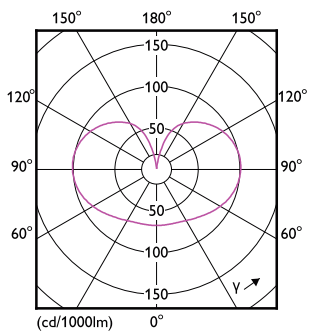

LEDbulb A67 E27 2000lm CL