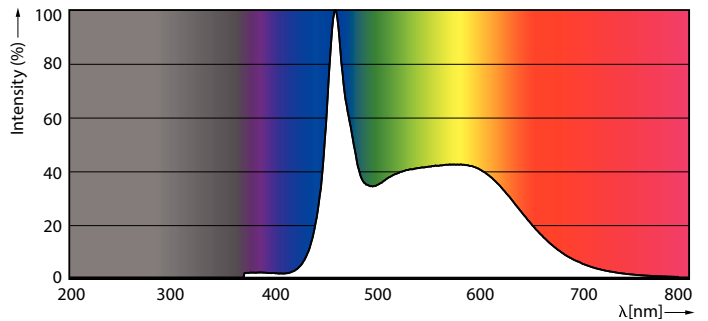

LEDbulb 13W A67 E27 865 FR