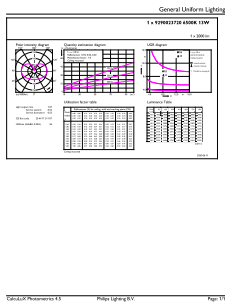

Photometric data

LEDbulb 13W A67 E27 865 FR