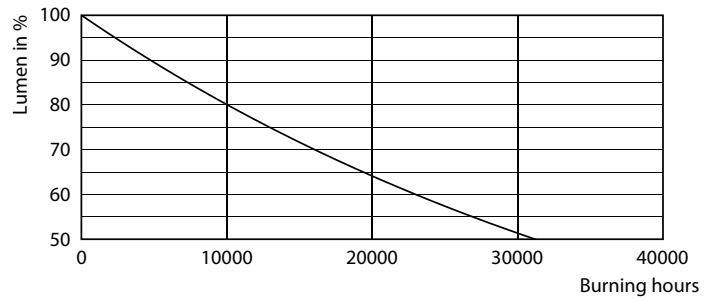

Product data

General Information	
Cap-Base	E27 [E27]
EU RoHS compliant	Yes
Nominal Lifetime (Nom)	15000 h
Switching Cycle	20000X
Technical Type	13-120W
Light Technical	
Color Code	865 [CCT of 6500K]
Luminous Flux (Nom)	2000 lm
Color Designation	Cool Daylight
Correlated Color Temperature (Nom)	6500 K
Luminous Efficacy (rated) (Nom)	153.00 lm/W
Color Consistency	<6
Color Rendering Index (Nom)	80
LLMF At End Of Nominal Lifetime (Nom)	70 %
Operating and Electrical	
Input Frequency	50 to 60 Hz
Power (Nom)	13 W

Photometric data

LEDbulb 13W A67 E27 865 FR

LEDbulb 13W A67 E27 865 FR

LEDbulb A67 E27 2000lm CL

Classic filament LEDbulbs

Lifetime

15K LED

15K LMP