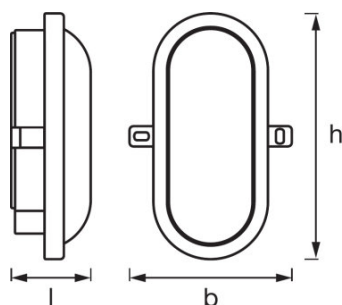

PRODUCT FEATURES

- Bright and functional outdoor LED luminaires
- Type of protection: IP54

TECHNICAL DATA

Electrical data

Nominal wattage	11.00 W
Operating mode	Mains voltage
Nominal voltage	220...240 V
Mains frequency	50/60 Hz

Photometrical data

Color temperature	4000 K
Color rendering index Ra	≥80
Light color (designation)	Cool White
Luminous flux	800 lm
Luminous efficacy	76 lm/W

Light technical data

Beam angle	120 °
------------	-------

Dimensions & weight

Length	216.0 mm
Width	143.0 mm
Height	79.0 mm
Product weight	245.00 g

Colors & materials

Body material	Polycarbonate (PC)
Product color	White
Housing color	White
Cover material	Acrylonitrile butadiene styr

EQUIPMENT / ACCESSORIES

- Complete mounting and connecting accessories included

LOGISTICAL DATA

Product code	Packaging unit (Pieces/Unit)	Dimensions (length x width x height)	Gross weight	Volume
4058075271661	Folding carton box 1	86 mm x 150 mm x 225 mm	282.00 g	2.90 dm ³
4058075271678	Shipping carton box 6	315 mm x 273 mm x 245 mm	1982.00 g	21.07 dm ³