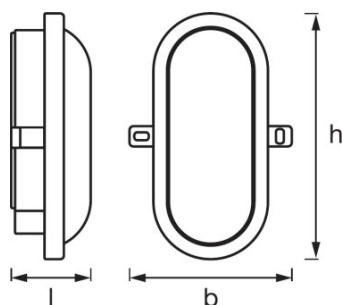

PRODUCT FEATURES

- Bright and functional outdoor LED luminaires
- Type of protection: IP54

TECHNICAL DATA

Electrical data

Nominal wattage	11.00 W
Operating mode	Mains voltage
Nominal voltage	220...240 V
Mains frequency	50/60 Hz

Photometrical data

Color temperature	4000 K
Color rendering index Ra	≥80
Light color (designation)	Cool White
Luminous flux	800 lm
Luminous efficacy	76 lm/W

Light technical data

Beam angle	120 °
------------	-------

Dimensions & weight

Length	216.0 mm
Width	143.0 mm
Height	79.0 mm
Product weight	245.00 g

Colors & materials

Body material	Polycarbonate (PC)
Product color	Black
Housing color	Black
Cover material	Acrylonitrile butadiene styr

EQUIPMENT / ACCESSORIES

- Complete mounting and connecting accessories included

LOGISTICAL DATA

Product code	Packaging unit (Pieces/Unit)	Dimensions (length x width x height)	Gross weight	Volume
4058075271685	Folding carton box 1	86 mm x 150 mm x 225 mm	282.00 g	2.90 dm ³
4058075271692	Shipping carton box 6	315 mm x 273 mm x 245 mm	1982.00 g	21.07 dm ³