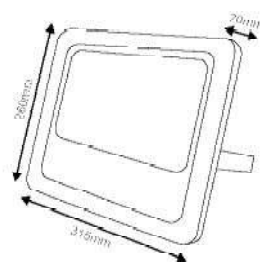

10m
1-30pcs

SVIDE

Προβολέας με Φ/Β πάνελ
Smart solar flood luminaire
Projektor s fotovoltaickým panelom
Пржектор с PV панел

- ALU
- GLS
- SMD
- DRIVER IN
- BATTERY IN
- IP66
- 2
  ΦΩΤΙΣΤΙΚΟ
  LUMINAIRE
  SVÍTIDLO
  OSBETITEL
- 1
  ΜΠΑΤΑΡΙΑ
  BATTERY
  BATERIE
  БАТЕРИЯ

2-3 ΗΜΕΡΕΣ ΑΥΤΟΝΟΜΙΑ
DAYS AUTONOMY
DNY AUTONOMIE
ДНИ АВТОНОМИЯ

MAYPO / BLACK / ŠEDÁ / СИВ

← 20/06/2019

Lock	Light	Power	Color	Battery	Panel	Beam	Quality	Box	Time
SV2560		*25W	6000K	3.2V/6Ah	6V/12W	120°	Ra70	1/10	30000hrs
SV6060		*60W		3.2V/18Ah	6V/25W			1/6	
SV10060		*100W		3.2V/24Ah	6V/30W			1/4	
SV20060		*200W		3.2V/30Ah	6V/40W				

*LED PCB Wattage

• 3hrs | 5hrs | 8hrs → Auto Dimming

- SV2560: 350x290x17mm
- SV6060: 350x530x17mm
- SV10060: 350x630x25mm
- SV20060: 670x445x25mm

Συμπεριλαμβάνεται / Included
Zahrnuto / Включени

SV10060