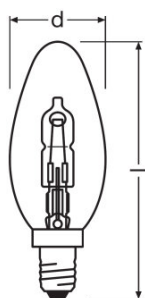

Light technical data

Starting time	0.0 s
Warm-up time (60 %)	0.00 s

Dimensions & weight

Diameter	35.0 mm
Overall length	104.0 mm
Length	97.0 mm
Light center length (LCL)	67.0 mm
Outer bulb	B35

Maximum diameter	36.0 mm
-------------------------	---------